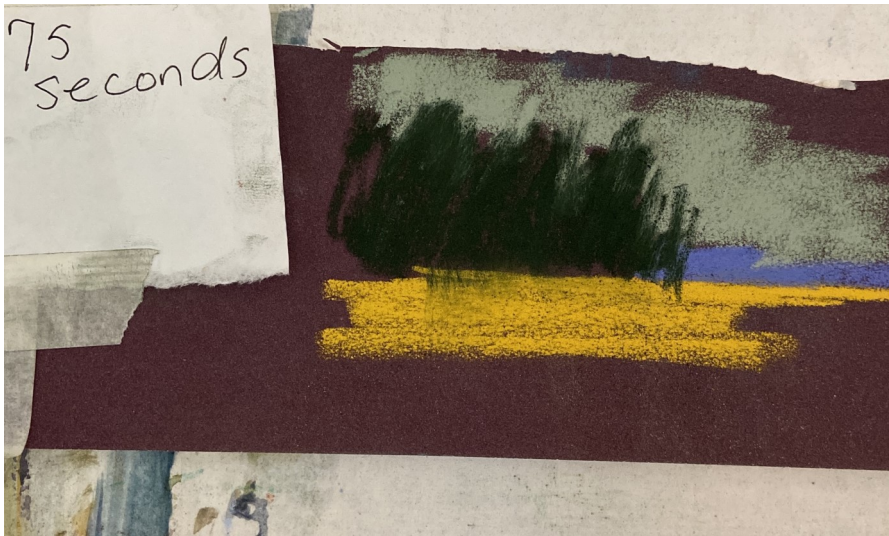

APS Presented— Tony Allain

PS, PSA, MC-IAPS, MPANZ

September 11, 2021

“Creating Mood & Atmosphere in Pastel”

**The following paintings were created
at the afternoon workshop.**

**We are grateful to these students
who have consented to share their
artwork with us!**