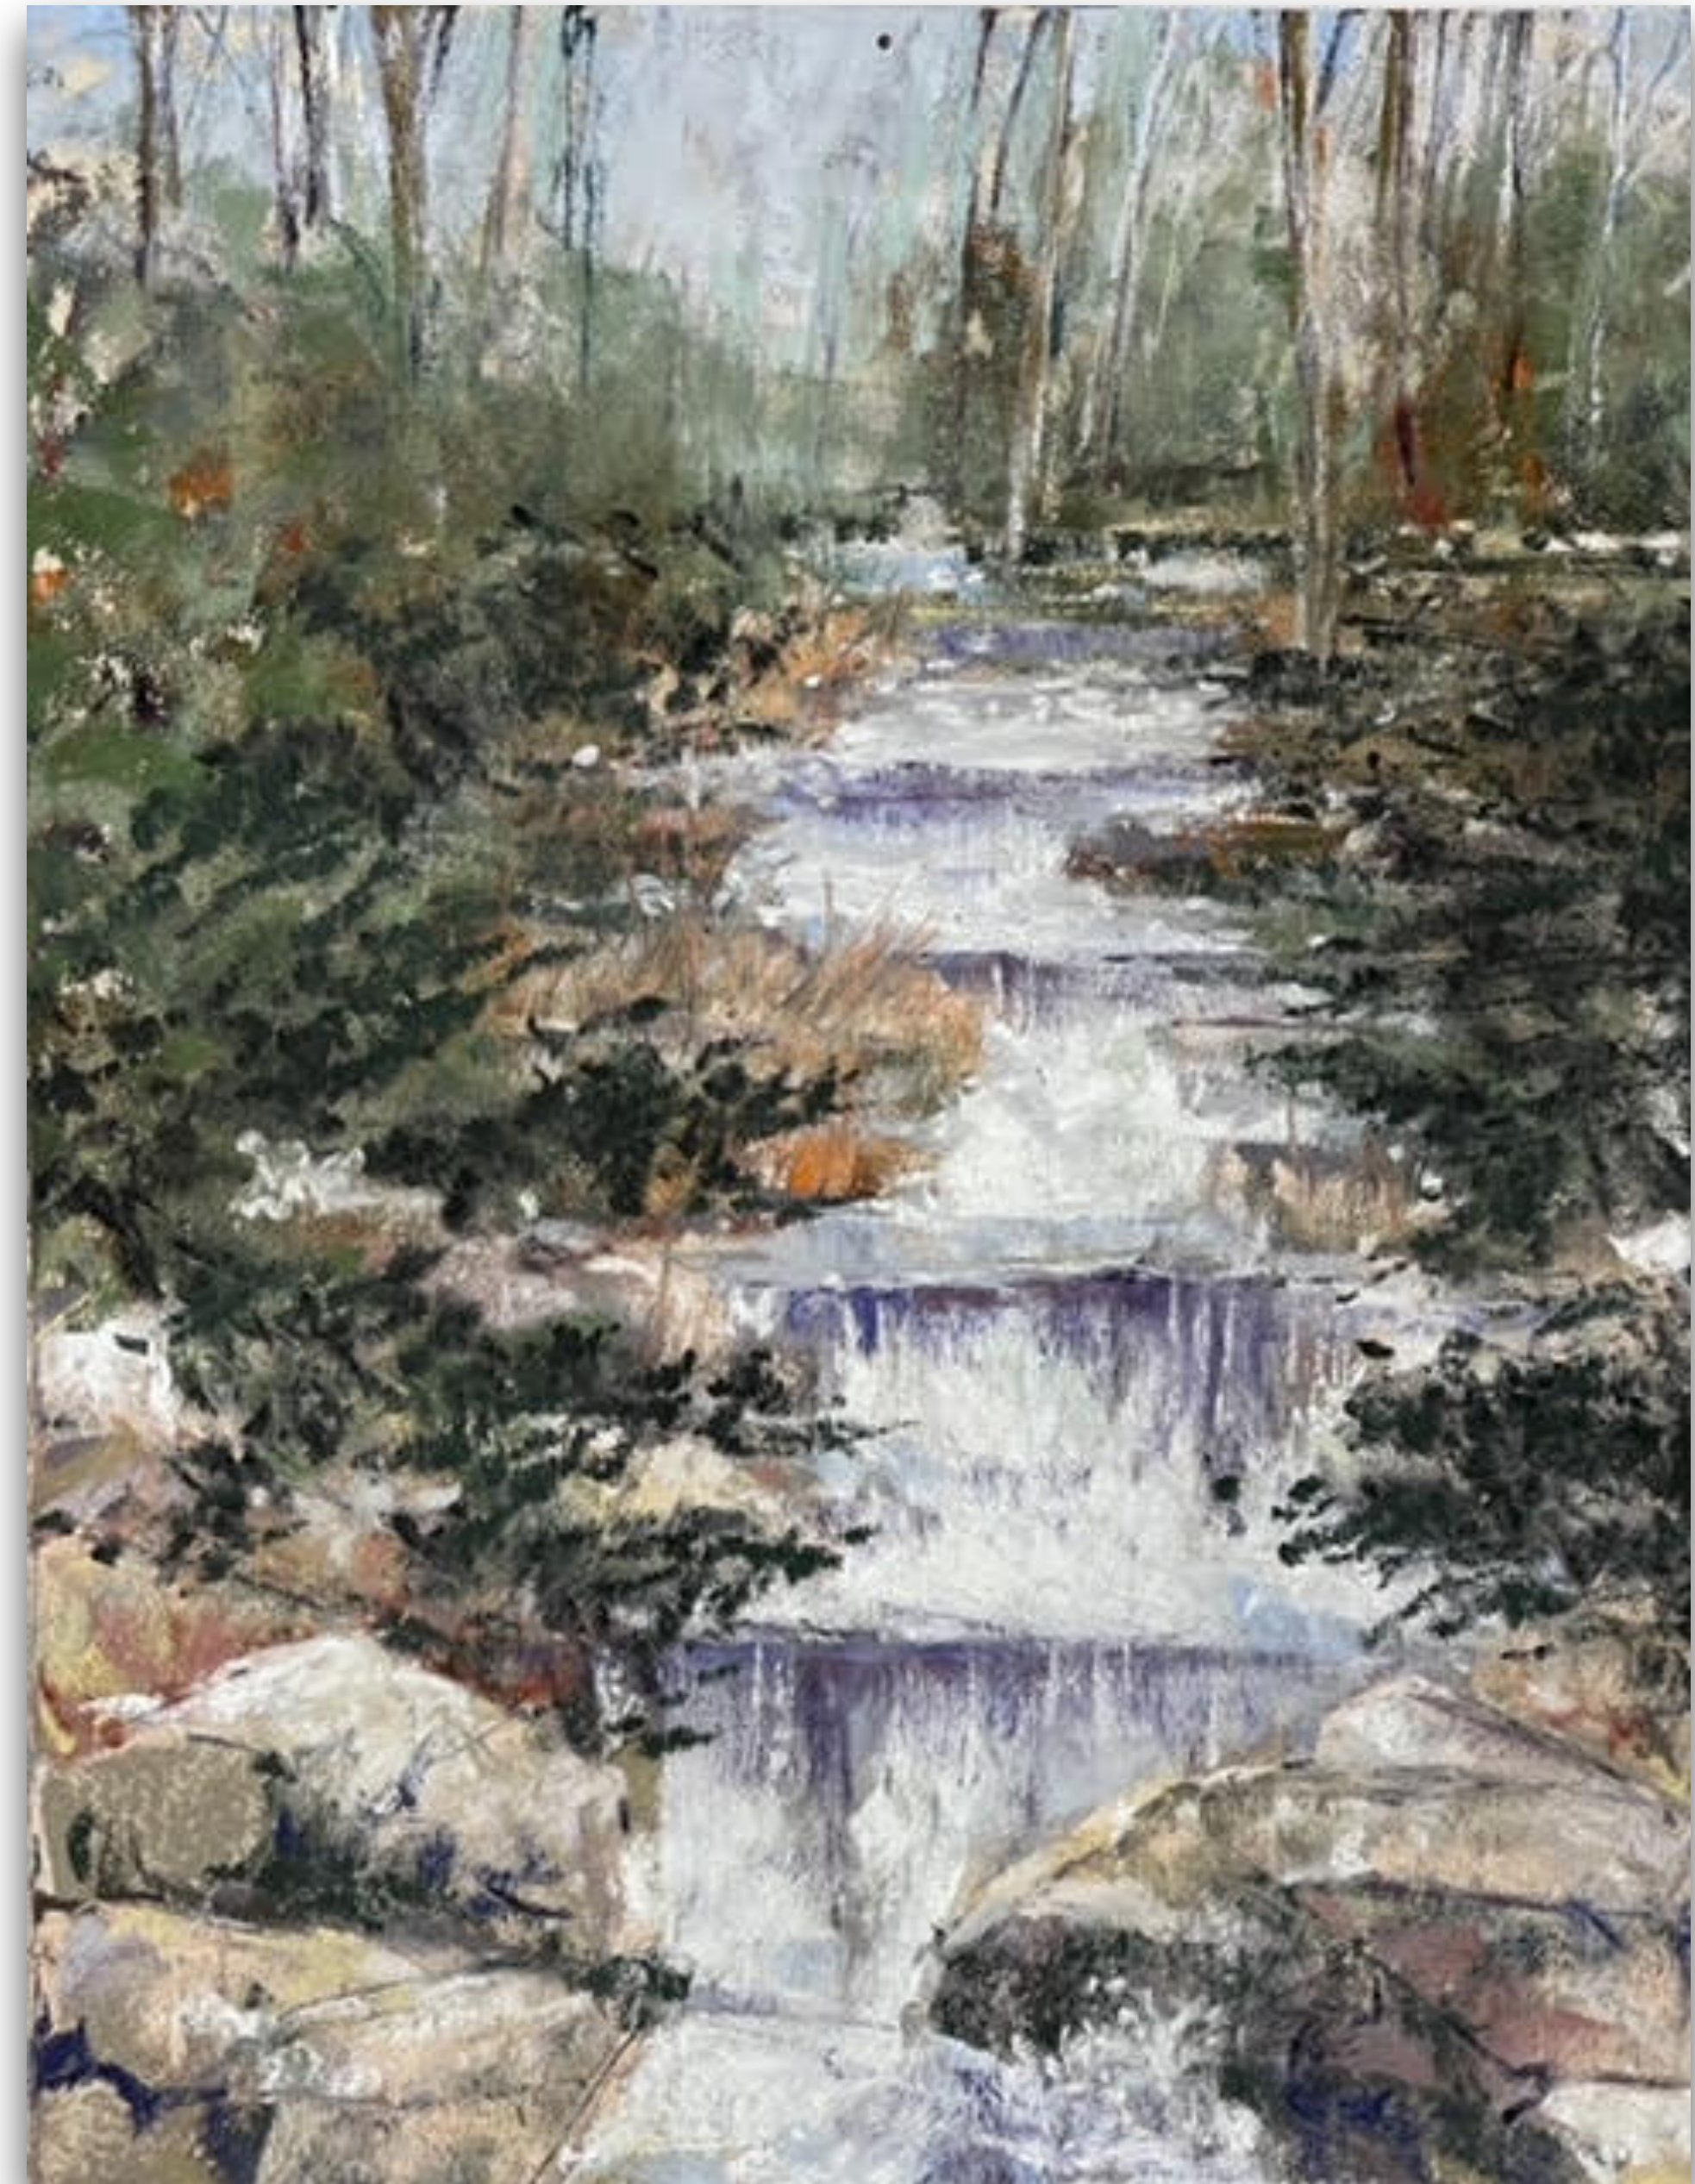

February 2024

PLEIN AIR IN PLACE

Greetings,

From a photo of a nearby waterfall after a recent big downpour, turns a trickle into a torrent.

This 6"x8" on Uart 400 was sketched and blocked in previously which I worked on and refined yesterday. It's a scene that I return to since it morphs with the seasons and weather events.

Will Evans
Fairview, NC