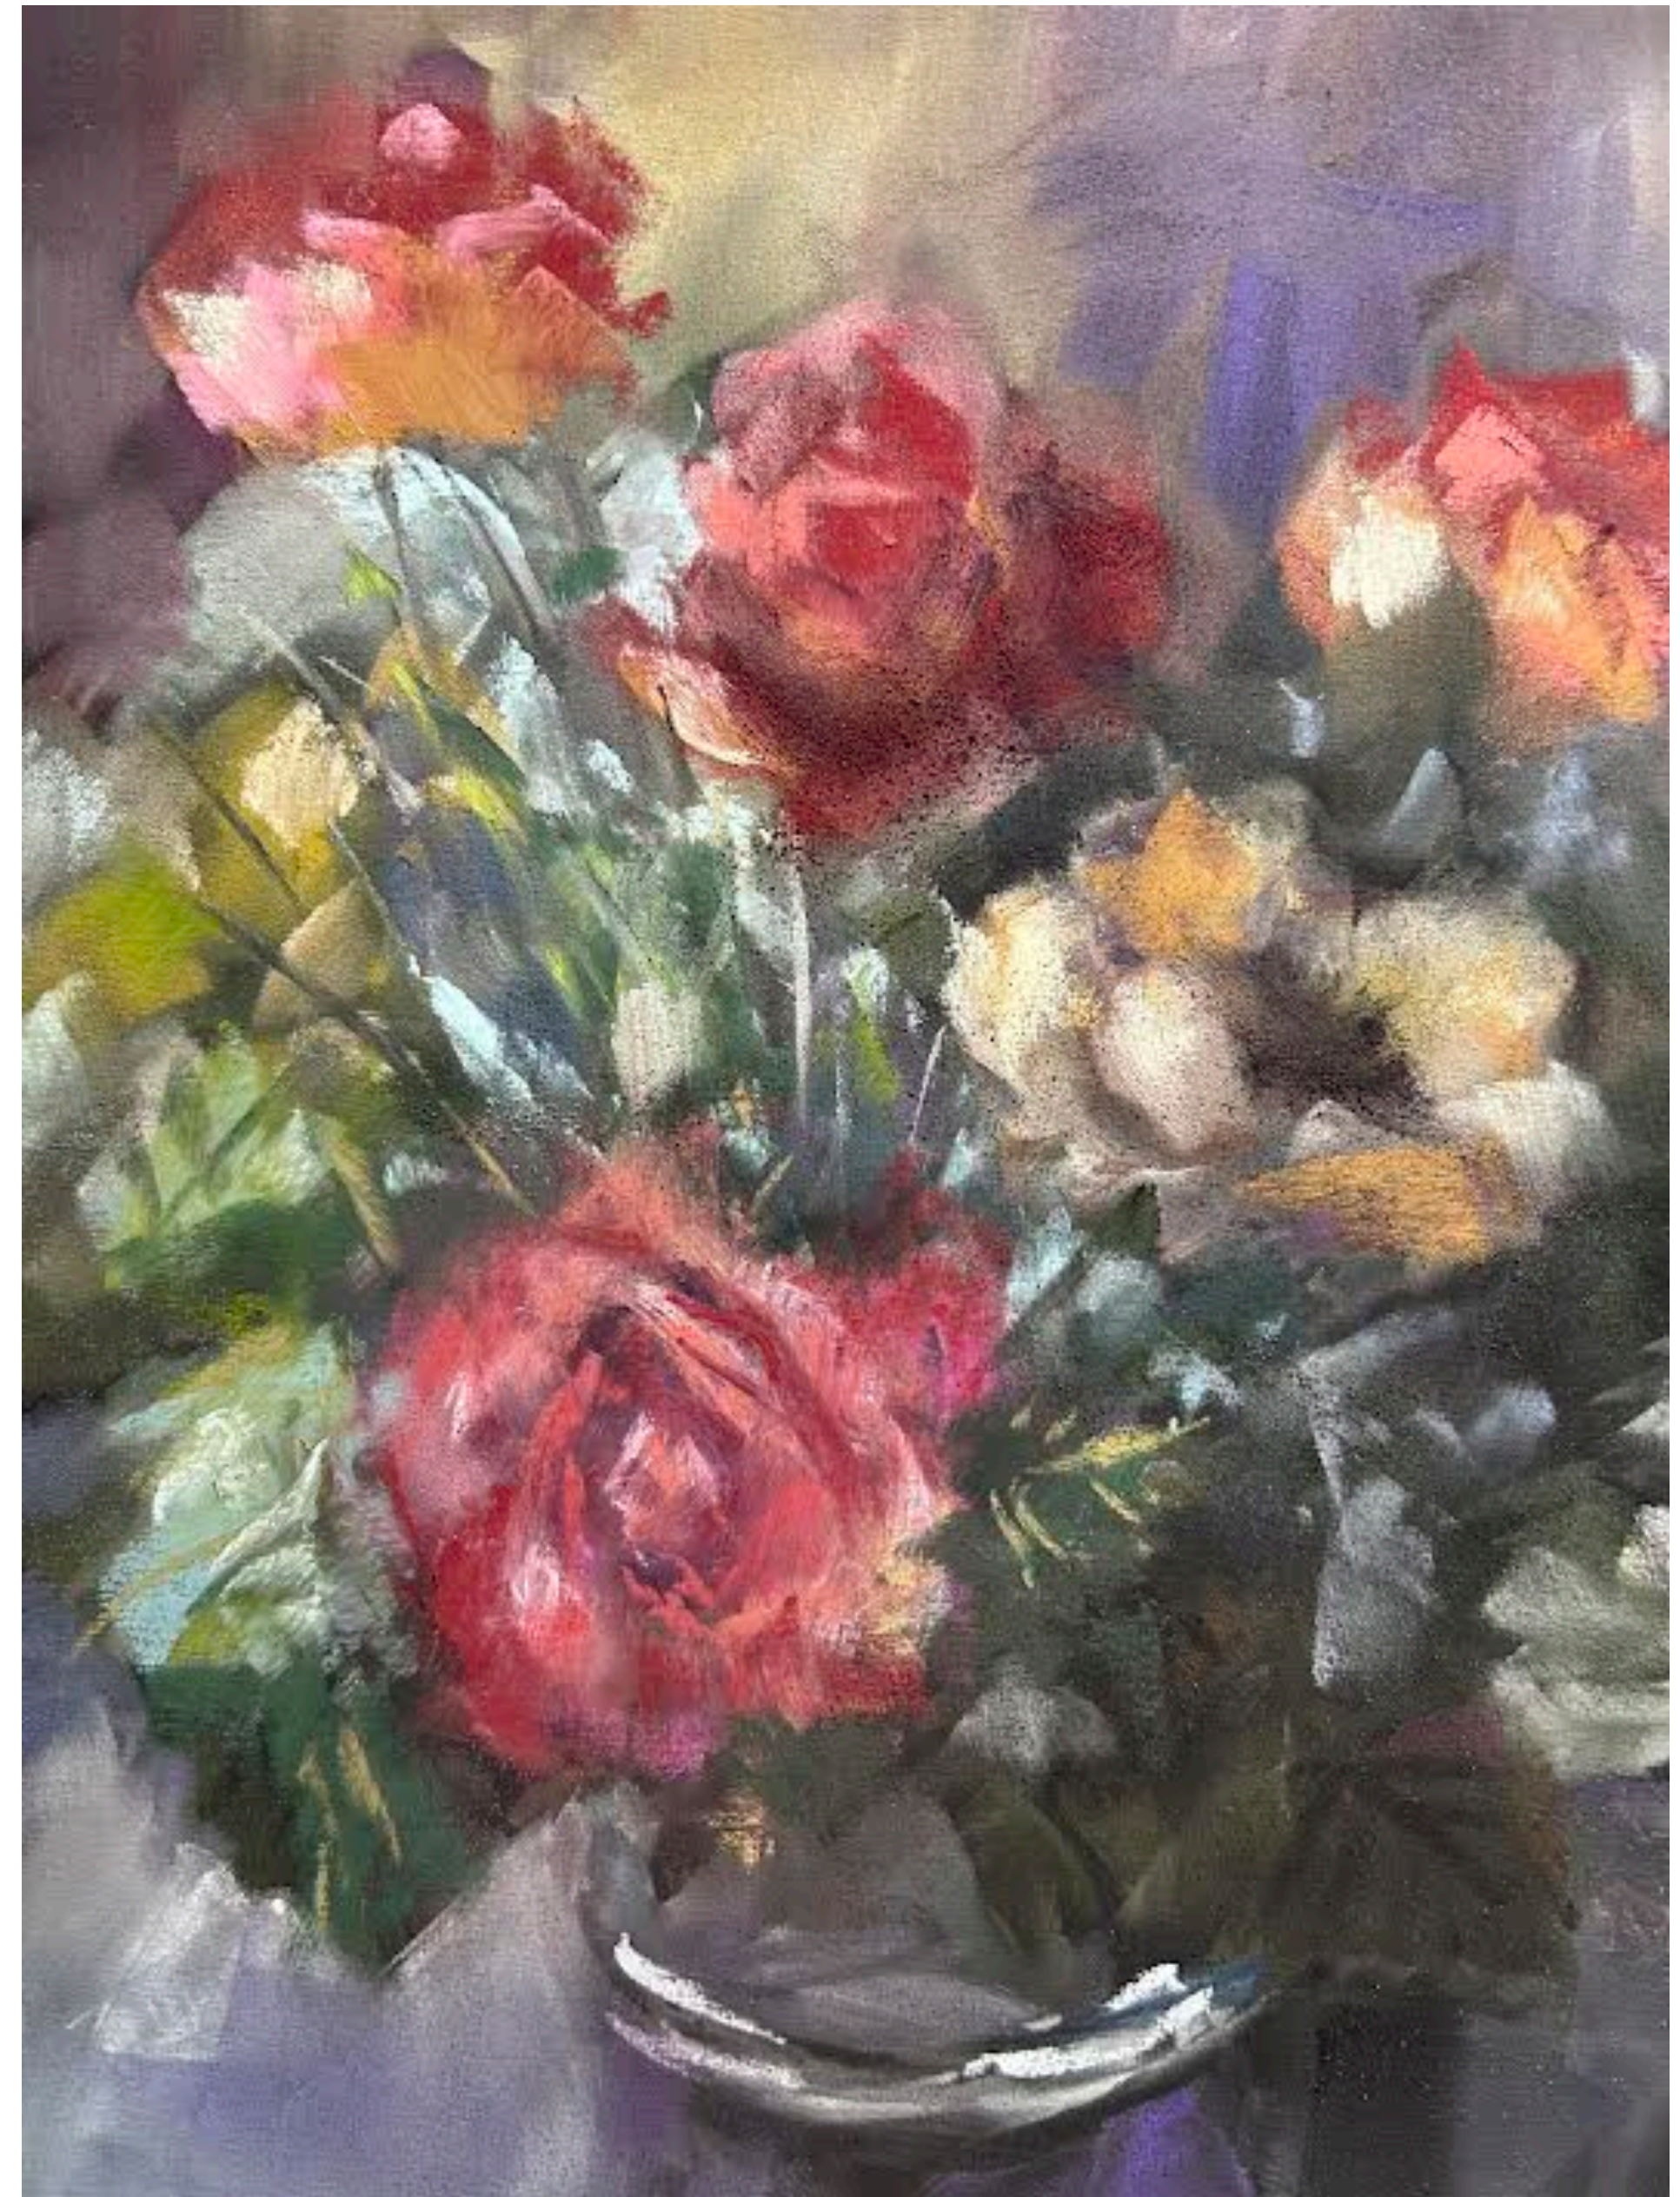

February 2024

PLEIN AIR IN PLACE

Here is my painting.

From life.

12 x 9

“Magnolia and Roses”

**Laurie Basham,
Clemmons, NC**